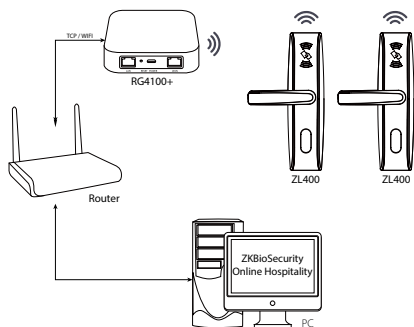

Configuration